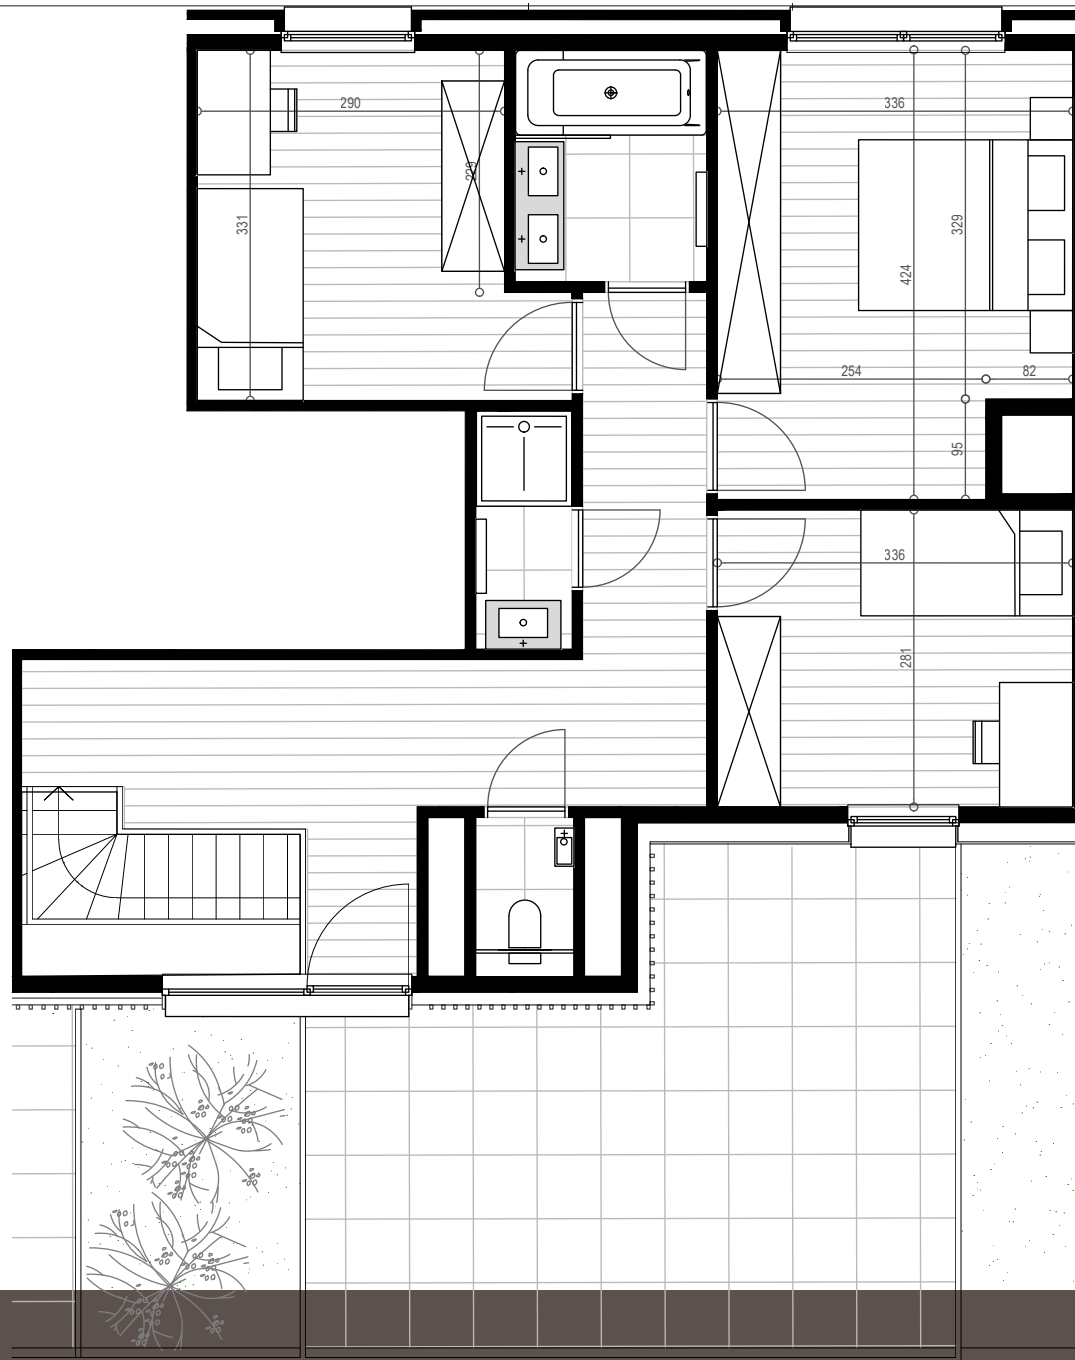

1m

3 BEDROOMS (Ref 278/12)

Surface: 131,9 m²

Terrace: 33,3 m²

HOME INVEST
BELGIUM

Furniture is fictional and for illustrative purposes only.
The dimensions and configurations of the apartments are given for information only.

Koningin Astridlaan 278-284 - 1950 Kraainem
info@thecrow-n.be | +32 (0)2 431 20 92

www.thecrow-n.be

The CROWN
JUST AROUND THE CORNER

3 BEDROOMS (Ref 278/12)

Surface: 131,9 m²

Terrace: 33,3 m²

Furniture is fictional and for illustrative purposes only.
The dimensions and configurations of the apartments are given for information only.