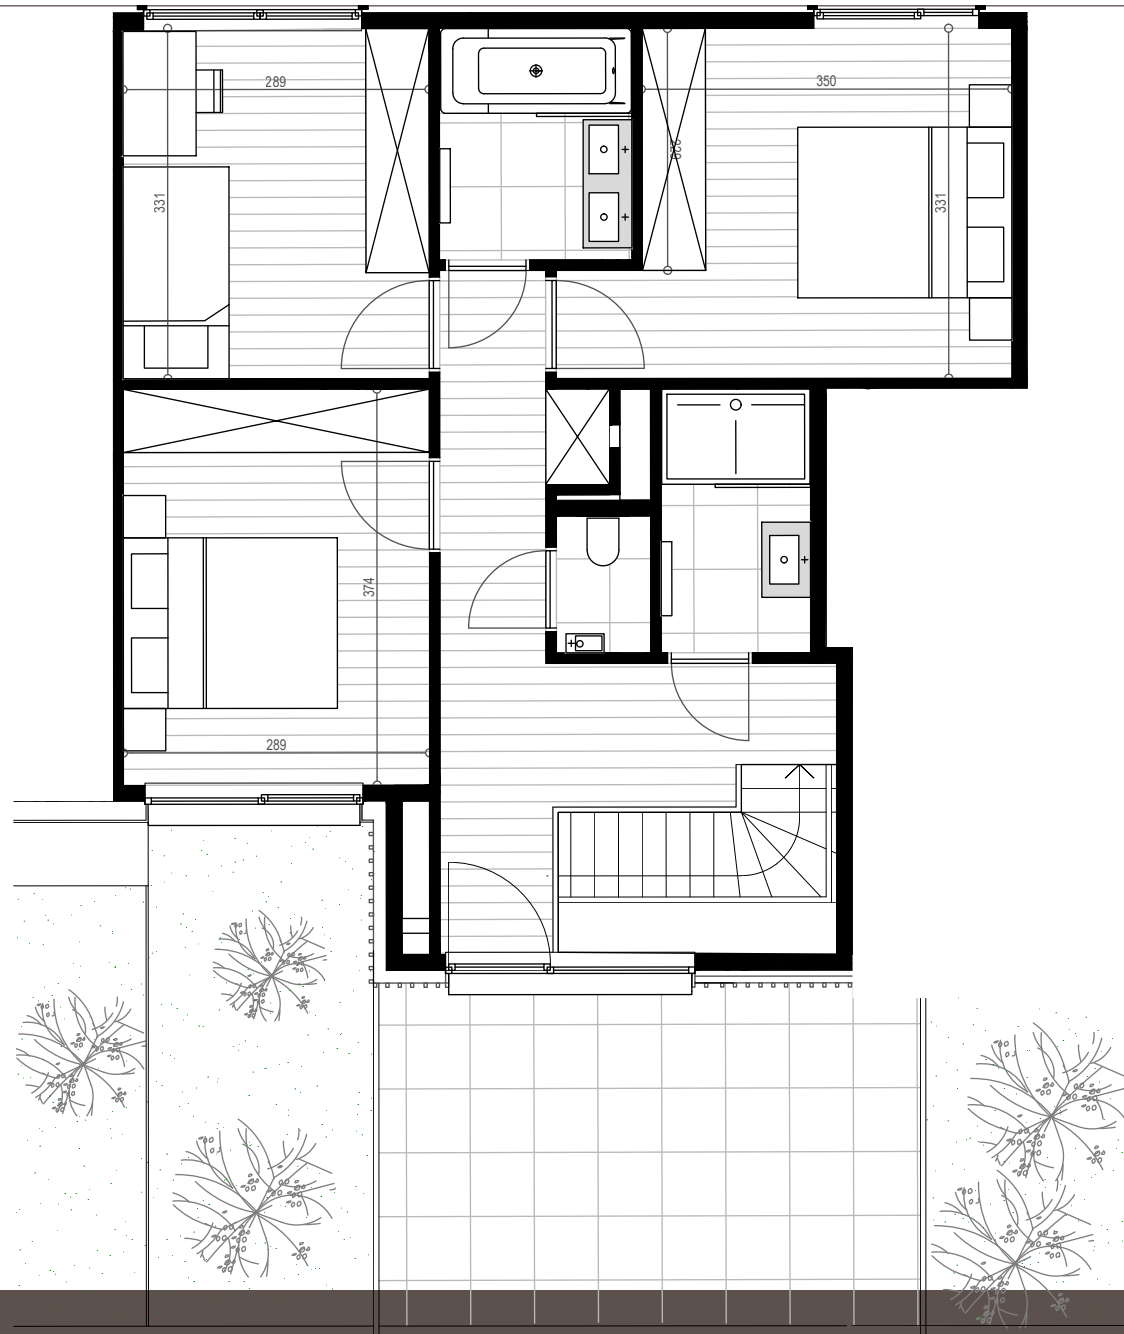

1m

3 BEDROOMS (Ref 278/7)

Surface: 122,5 m²

Terrace: 24,9 m²

Furniture is fictional and for illustrative purposes only.
The dimensions and configurations of the apartments are given for information only.

Koningin Astridlaan 278-284 - 1950 Kraainem
info@thecrow-n.be | +32 (0)2 431 20 92

www.thecrow-n.be

JUST AROUND THE CORNER