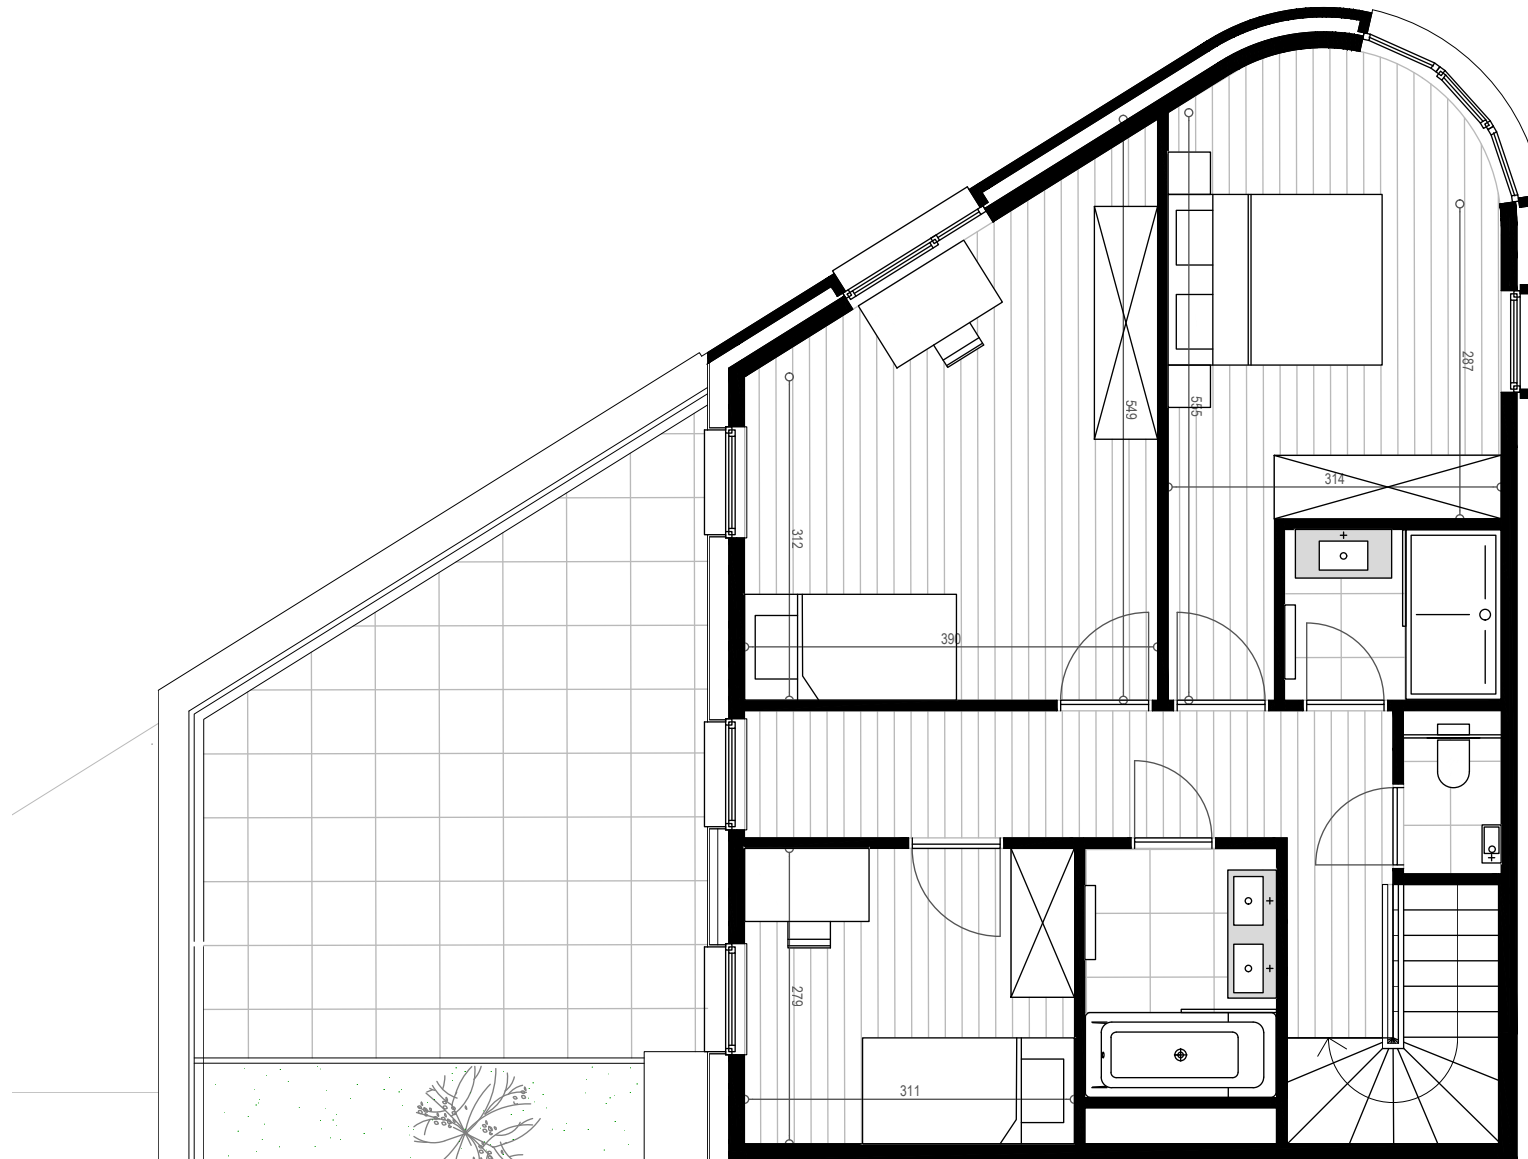

### 3 BEDROOMS (Ref 278/8)

Surface: 151,3 m<sup>2</sup>

Terrace: 42,2 m<sup>2</sup>

HOME INVEST  
BELGIUM

Furniture is fictional and for illustrative purposes only.  
The dimensions and configurations of the apartments are given for information only.

### 3 BEDROOMS (Ref 278/8)

Surface: 151,3 m<sup>2</sup>

Terrace: 42,2 m<sup>2</sup>

Furniture is fictional and for illustrative purposes only.  
The dimensions and configurations of the apartments are given for information only.