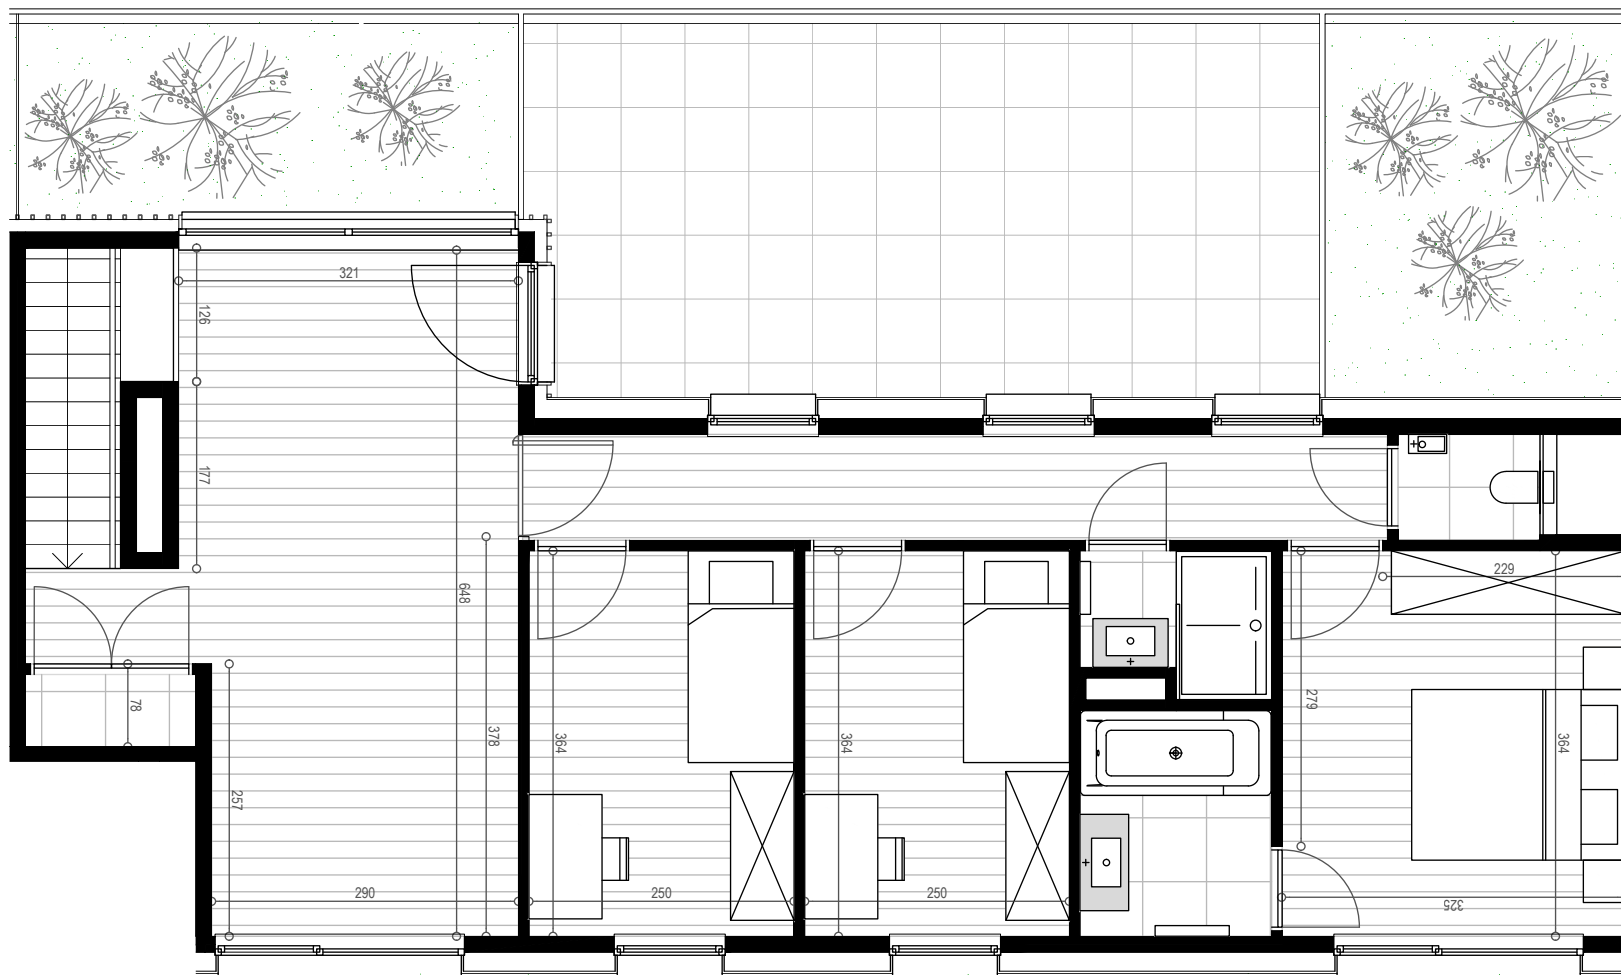

1m

3 BEDROOMS (Ref 282/7)

Surface: 134,5 m²

Terrace: 35,8 m²

HOME INVEST
BELGIUM

Furniture is fictional and for illustrative purposes only.
The dimensions and configurations of the apartments are given for information only.

Koningin Astridlaan 278-284 - 1950 Kraainem
info@thecrow-n.be | +32 (0)2 431 20 92

www.thecrow-n.be

The CROWN
JUST AROUND THE CORNER

1m

3 BEDROOMS (Ref 282/7)

Surface: 134,5 m²

Terrace: 35,8 m²

HOME INVEST
BELGIUM