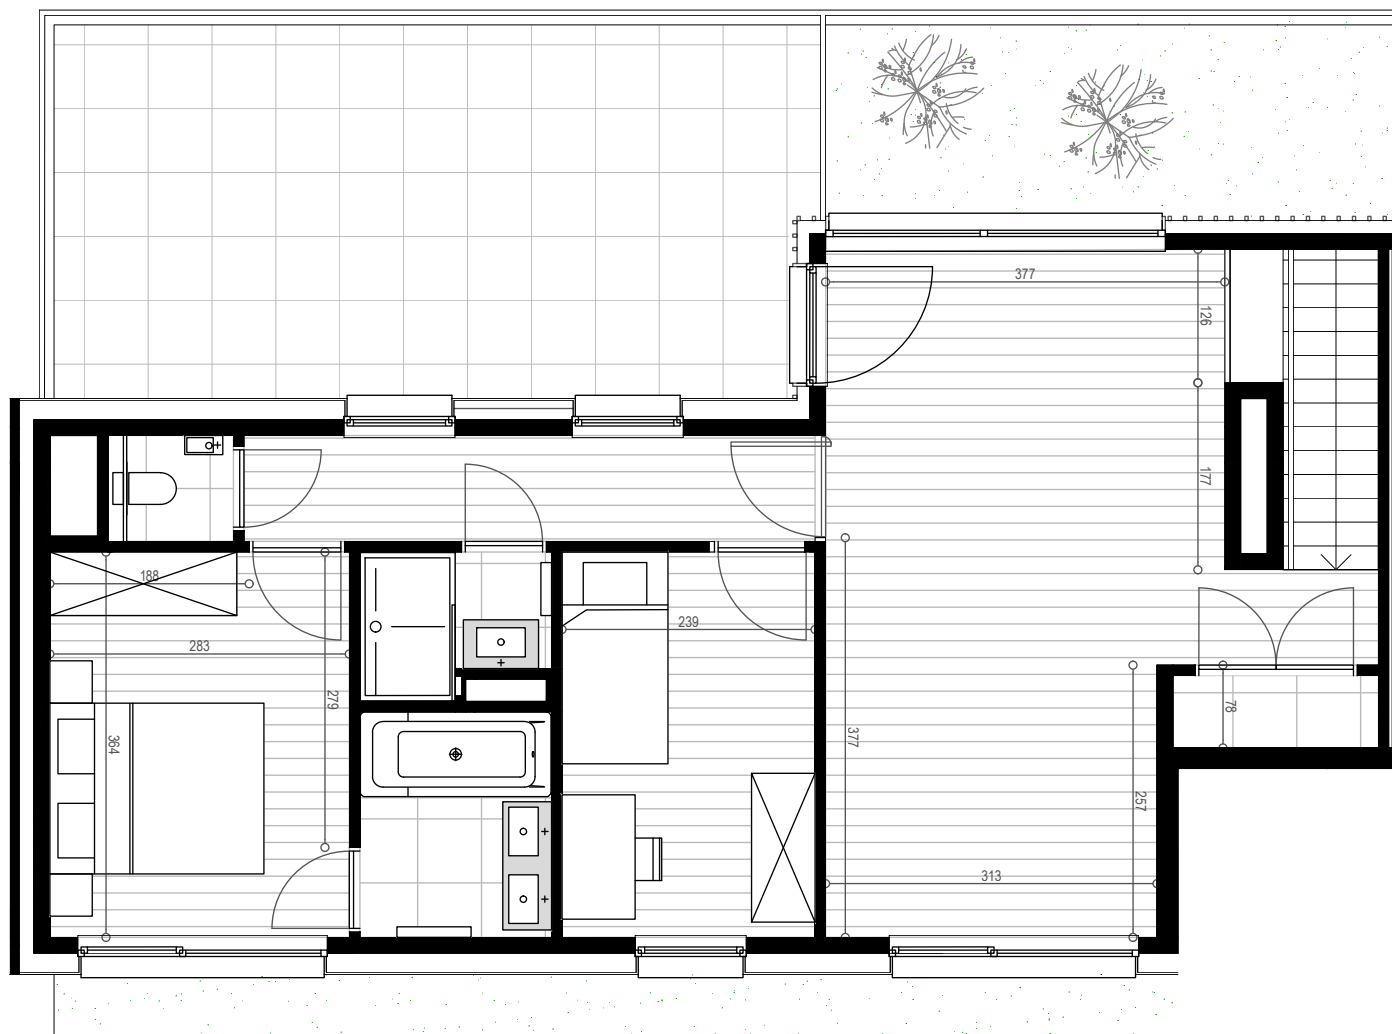

1m

3 BEDROOMS (Ref 284/10)

Surface: 124,0 m²

Terrace: 33,0 m²

HOME INVEST
BELGIUM

Furniture is fictional and for illustrative purposes only.
The dimensions and configurations of the apartments are given for information only.

Koningin Astridlaan 278-284 - 1950 Kraainem
info@thecrow-n.be | +32 (0)2 431 20 92

www.thecrow-n.be

The CROWN
JUST AROUND THE CORNER

3 BEDROOMS (Ref 284/10)

Surface: 124,0 m²

Terrace: 33,0 m²

Furniture is fictional and for illustrative purposes only.
The dimensions and configurations of the apartments are given for information only.