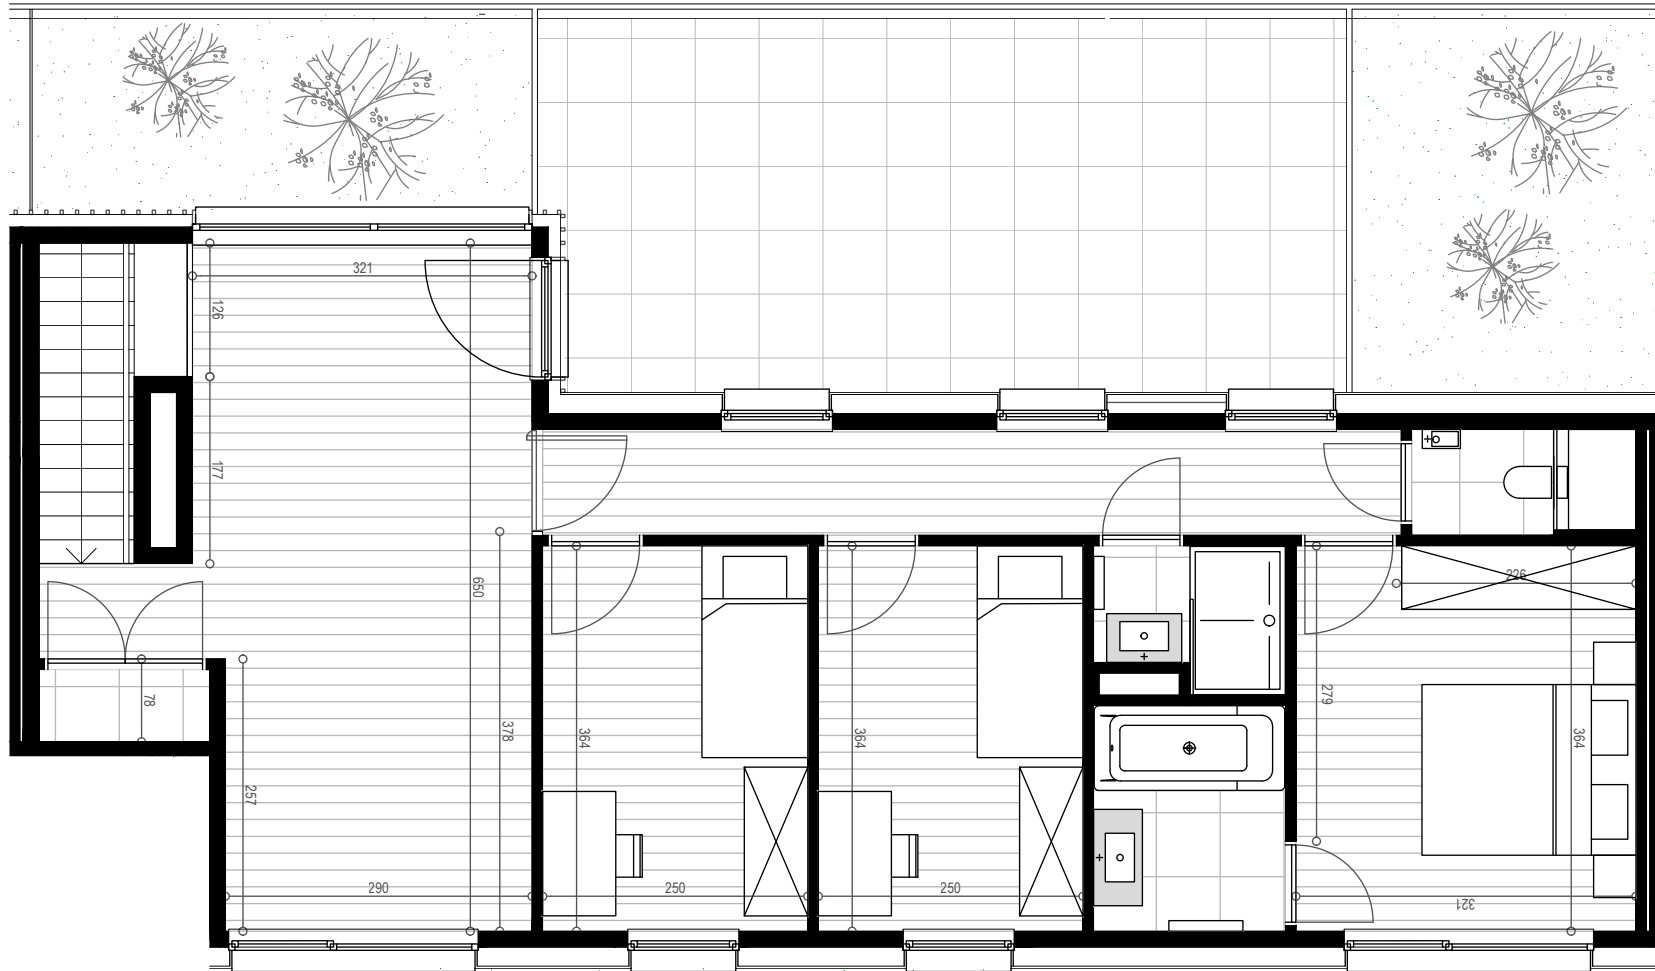

1m

3 BEDROOMS (Ref 284/6)

Surface: 134,8 m²

Terrace: 34,4 m²

Furniture is fictional and for illustrative purposes only.
The dimensions and configurations of the apartments are given for information only.

Koningin Astridlaan 278-284 - 1950 Kraainem
info@thecrow-n.be | +32 (0)2 431 20 92

www.thecrow-n.be

The CROWN
JUST AROUND THE CORNER

1m

3 BEDROOMS (Ref 284/6)

Surface: 134,8 m²

Terrace: 34,4 m²

HOME INVEST
BELGIUM

Furniture is fictional and for illustrative purposes only.
The dimensions and configurations of the apartments are given for information only.